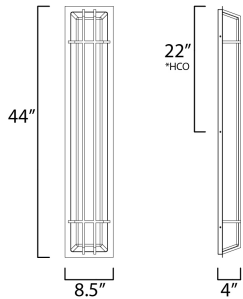

LAMPING

INPUT VOLTAGE : 120-277V
LUMENS : 4,370 Rated (2,180 Del.)
BULB : 1 x 45W LED PCB Integrated , 45W Total
BULB INCLUDED : (Integrated)
DIMMABLE : ELV or Triac CL
CRI : 80 CRI
COLOR_TEMP : 27/30/40/50K
LIGHTING_DIRECTION : Omni